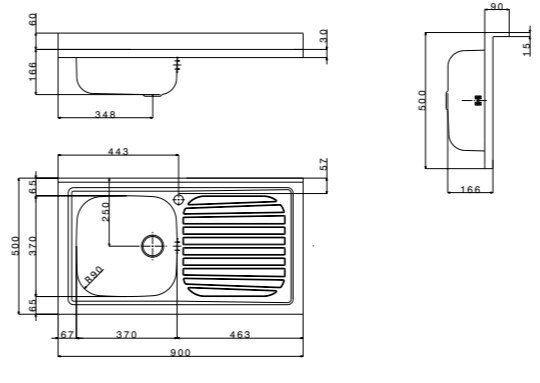

packed in boxes:
920 x 545 x 230 mm - 4,95 Kg

mixers

accessories