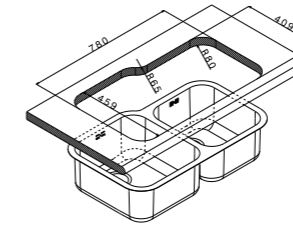

finish/finitura

accessories

code  
drainer right or left /  
gocciolatoio destro o sinistro

price

- size 830x510 mm
- drain hole 3,5"
- cut-out  see technical drawing
- base  900 mm
- depth  180 mm
- fitting  undermount
- finish/finitura  brushed/spazzolato