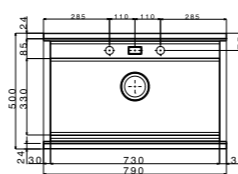

- black/nero
- silver
- white/bianco

- included **1 5 8**
- included **1 6 8**
- included **1 7 8**
- extra **9 10**

- **RE7911KITB** € 1.800,00
- **RE7911KITS** € 1.800,00
- **RE7911KITW** € 1.800,00

packed in boxes:
990 x 720 x 410 mm - 23,5 Kg