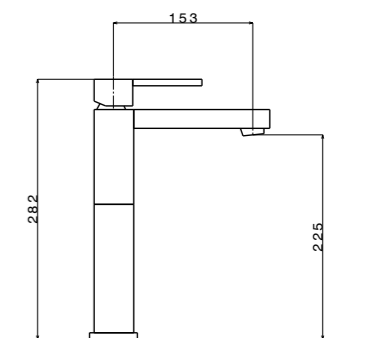

finish	code	price
AP5002 Monocomando / Single lever	Chrome/Cromato	AP5002CR	€ 240,00
	White/Bianco		

Made in Italy