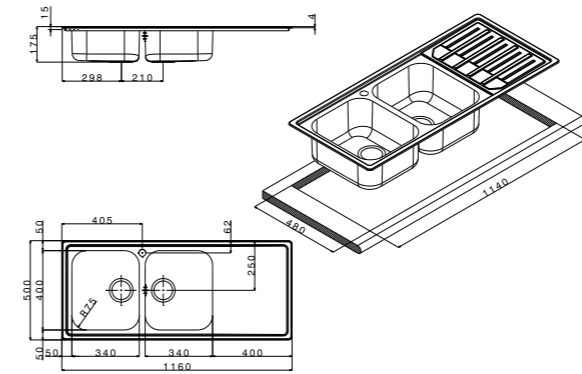

brushed/spazzolato

finish/finitura	accessories	code	price
	extra <table border="1"> <tr><td>1</td><td>2</td><td>3</td></tr> <tr><td>4</td><td>5</td><td>6</td></tr> <tr><td>7</td><td></td><td></td></tr> </table>	MLE1162IRBC	€ 215,00
		MLE1162ILBC <i>(sx/left)</i>	€ 215,00

packed in boxes:
895 x 520 x 205 mm - 5,93 Kg

mixers

accessories