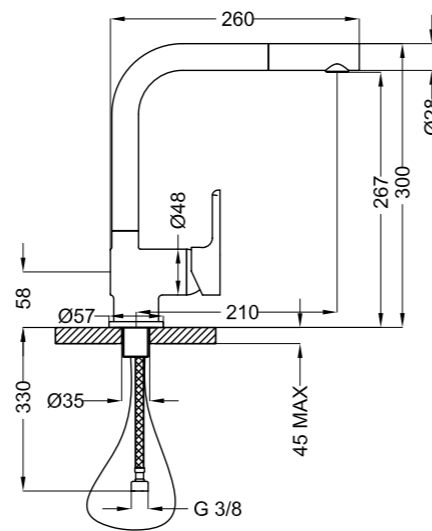

finish	code	price
AP7730DC Doccetta Estraibile / Pull out spray <i>Made in Italy</i>	Chrome/Cromato	AP7730DCCR	€ 190,00