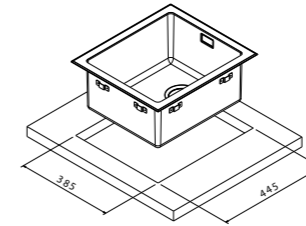

size 407x466 mm
drain hole 3,5"
cut-out 385x445 mm
base 450 mm
depth 200 mm
fitting 4 mm
finish/finitura brushed/spazzolato

brushed/spazzolato

accessories

extra **1** **2** **3**

code
drainer right or left /
gocciolatoio destro o sinistro

LNR34SFR

price

€ 450,00

packed in boxes:
570 x 550 x 300 mm - 6,48 Kg