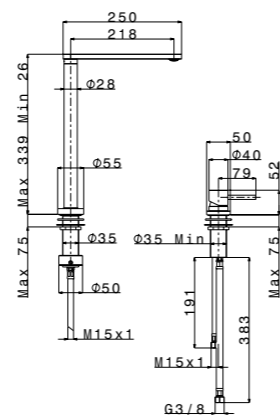

Purified water, filter 6 months included
Acqua purificata, filtro 6 mesi incluso

	finish	code	price
APF1260 Telescopico / Telescopic	Chrome/Cromato	APF1260CR	€ 490,00

Made in Italy