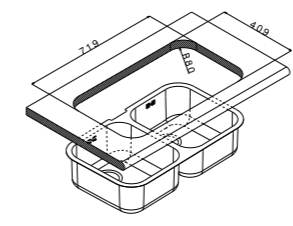

 brushed/spazzolato

- extra
- |   |   |   |
|---|---|---|
| 1 | 2 | 3 |
| 4 | 5 | 6 |
| 7 | 8 |   |

**FE4540UBC**

€ 345,00

 packed in boxes:  
950 x 605 x 280 mm - 7,41 Kg

- size 760x450 mm
- drain hole 3,5"
- drain hole 3,5"
- cut-out  719x409 mm
- base  800 mm
- depth  180 mm
- fitting  undermount
- finish/finitura  brushed/spazzolato