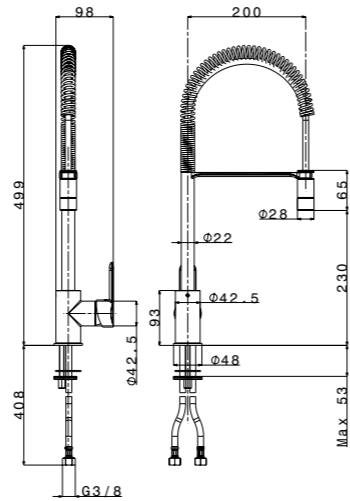

finish	code	price
APG8993 Doccetta Estraibile / Pull out spray	Chrome/Cromato	APG8993CR	€ 310,00

Made in Italy