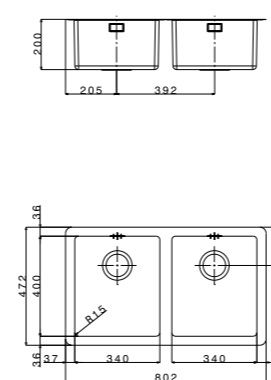

 brushed/spazzolato

included **1**

**FEM3418UBC**

€ 540,00

extra **2**

 packed in boxes:  
735 x 610 x 280 mm - 7,88 Kg

- size 802x472 mm
- drain hole 3,5"
- cut-out  740x411 mm
- base  800 mm
- depth  200 mm
- fitting  undermount
- finish/finitura  brushed/spazzolato