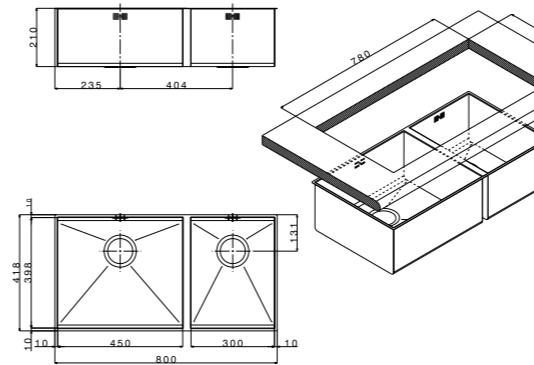

packed in boxes:  
970 x 570 x 265 mm - 13,5 Kg

satin/satinato

extra 1 2 3

**FEQ4530USC**

€ 920,00

mixers

accessories

**AP7730DCCR**  
€ 190,00