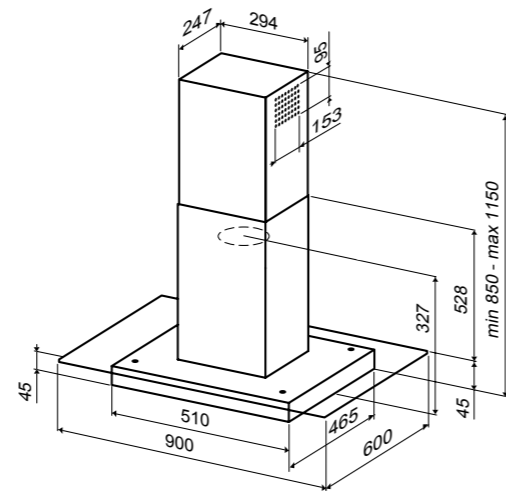

technical data

price

CVI900E

T-Shape

3 velocità / N° of speed 3
Comandi tasti / Control setting: Touch controls
2 lampade alogene / 2 Halogen Lights
2 filtri antigrasso metallici / 2 Aluminium Anti-Grease Filters
Motore 390 m3/h / Extraction Rate 390 m3/h

Classe di efficienza energetica E / Energy Rating E