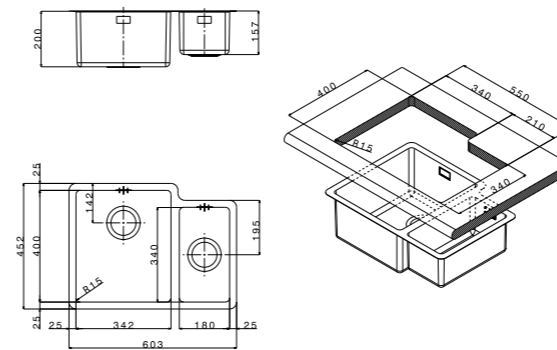

 brushed/spazzolato

included **1**

**FEM71UBC**

€ 430,00

extra **2 3**

 packed in boxes:  
870 x 550 x 300 mm - 8,37 Kg

- size 603x452 mm
- drain hole 3,5"
- cut-out  see technical drawing
- base  800 mm
- depth  200 mm
- fitting  undermount
- finish/finitura  brushed/spazzolato