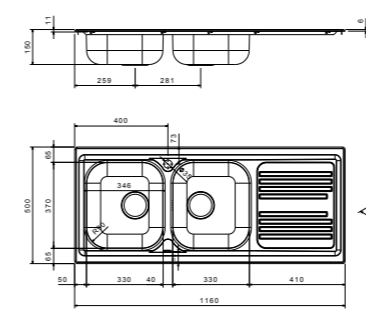

packed in boxes:  
730 x 610 x 280 mm - 4,35 Kg

packed in boxes:  
895 x 520 x 205 mm - 5,17 Kg

packed in boxes:  
895 x 520 x 200 mm - 5,76 kg

packed in boxes:  
1200 x 520 x 205 mm - 6,79 Kg

mixers

accessories