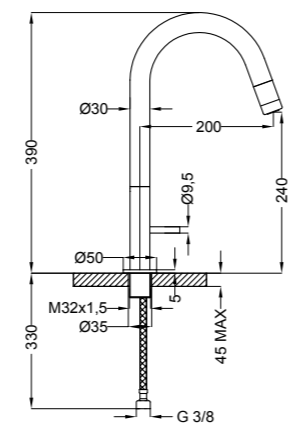

finish	code	price
AP9020 Doccetta Estraibile / Pull out spray immagine sgranata	Black/Nero	AP9020B	€ 260,00
	White/Bianco	AP9020W	€ 260,00

Made in Italy