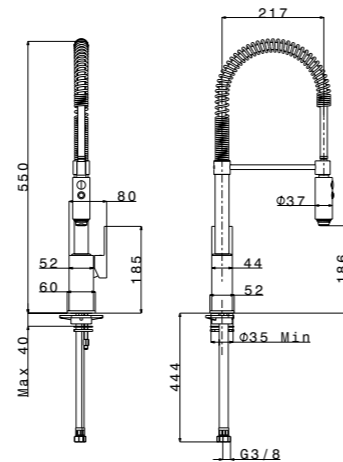

finish	code	price
APF3507 Doccetta Estraibile / Pull out spray	Chrome/Cromato	APF3507CR	€ 430,00
	White/Bianco	APF3507W	€ 550,00
	Black/Nero	APF3507B	€ 550,00

Made in Italy