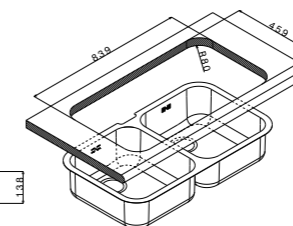

 brushed/spazzolato

- extra
- |   |   |   |
|---|---|---|
| 1 | 3 | 5 |
| 7 |   |   |

**FE4040UBC**

€ 345,00

 packed in boxes:  
950 x 605 x 280 mm - 6,6 Kg

- size 890x510 mm
- drain hole 3,5"
- cut-out  839x459 mm
- base  900 mm
- depth  180 mm
- fitting  undermount
- finish/finitura  brushed/spazzolato