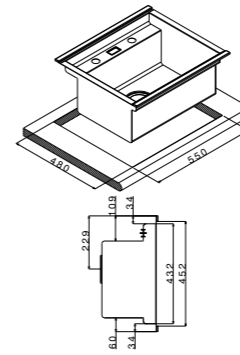

- size 600x510 mm
- drain hole 3,5"
- cut-out  550x480 mm
- base  600 mm
- depth  242 mm
- fitting  flat inset
- finish/finitura  satin/satinato

-  black/nero
-  silver
-  white/bianco

accessories

- included **1 2 8**
- included **1 3 8**
- included **1 4 8**
- extra **9 10**