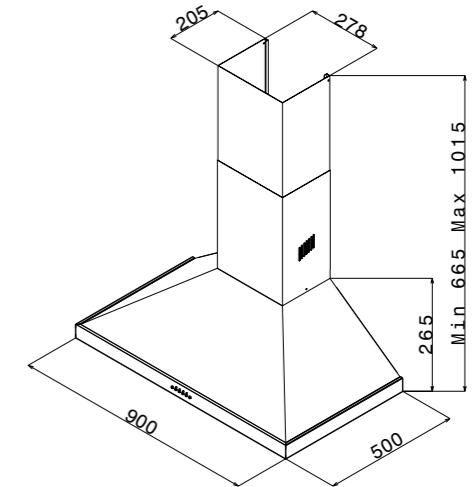

€ 820,00

technical data

price

CA90QAE

Camino / Chimney

3 velocità + intensiva / N° of speed 3 + Intensive speed
Comandi soft touch / Control setting: soft touch
2 lampade LED / 2 LED Lights
3 filtri antigrasso metallici / 3 Aluminium Anti-Grease Filters
Motore 765 m3/h / Extraction Rate 765 m3/h

Classe di efficienza energetica A / Energy Rating A