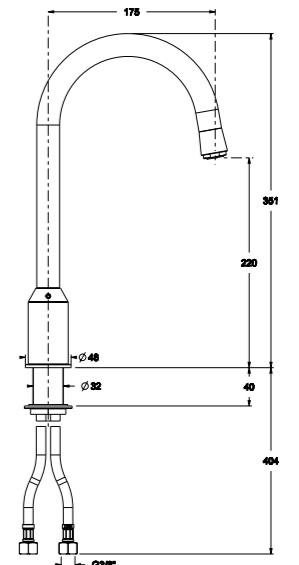

finish	code	price
APG12921 Doccetta Estraibile / Pull out spray <i>Made in Italy</i>	Chrome/Cromato	APG12921CR	€ 170,00