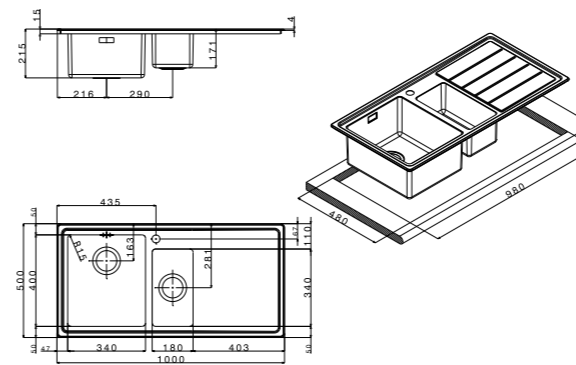

fitting/tipologia

accessories

code  
drainer right or left /  
gocciolatoio destro o sinistro

price

- size 1000x500 mm
- drain hole 3,5"
- cut-out  980x480 mm
- base  800 mm
- depth  215 mm
- fitting  4 mm
-  flat
- finish/finitura  brushed/spazzolato