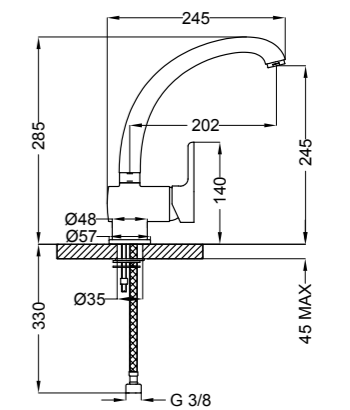

finish	code	price
AP8420 Monocomando / Single lever <i>Made in Italy</i>	Chrome/Cromato	AP8420CR	€ 115,00