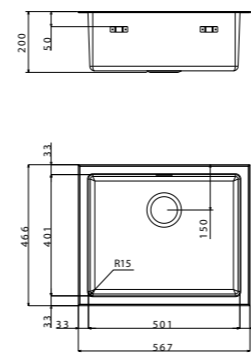

**LNR34SFR**

price

€ 450,00

 packed in boxes:  
 570 x 550 x 300 mm - 6,48 Kg

size 567x466 mm  
 drain hole 3,5"  
 cut-out  545x445 mm  
 base  600 mm  
 depth  200 mm  
 fitting  4 mm  
 finish/finitura  brushed/spazzolato