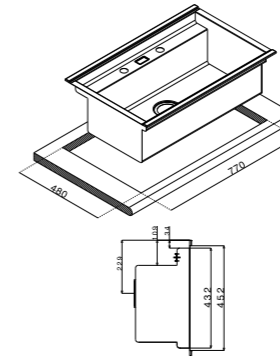

- black/nero
- silver
- white/bianco

- included **1 5 8**
- included **1 6 8**
- included **1 7 8**
- extra **9 10**

- **RE7911KITB** € 1.800,00
- **RE7911KITS** € 1.800,00
- **RE7911KITW** € 1.800,00

packed in boxes:
990 x 720 x 410 mm - 23,5 Kg