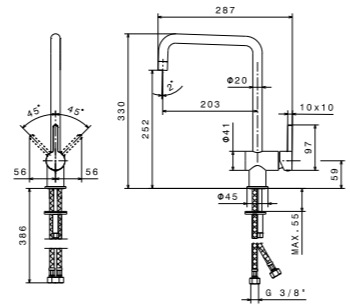

finish	code	price
AP500 Monocomando / Single lever	Chrome/Cromato	AP500CR	€ 275,00
	White/Bianco		

Made in Italy