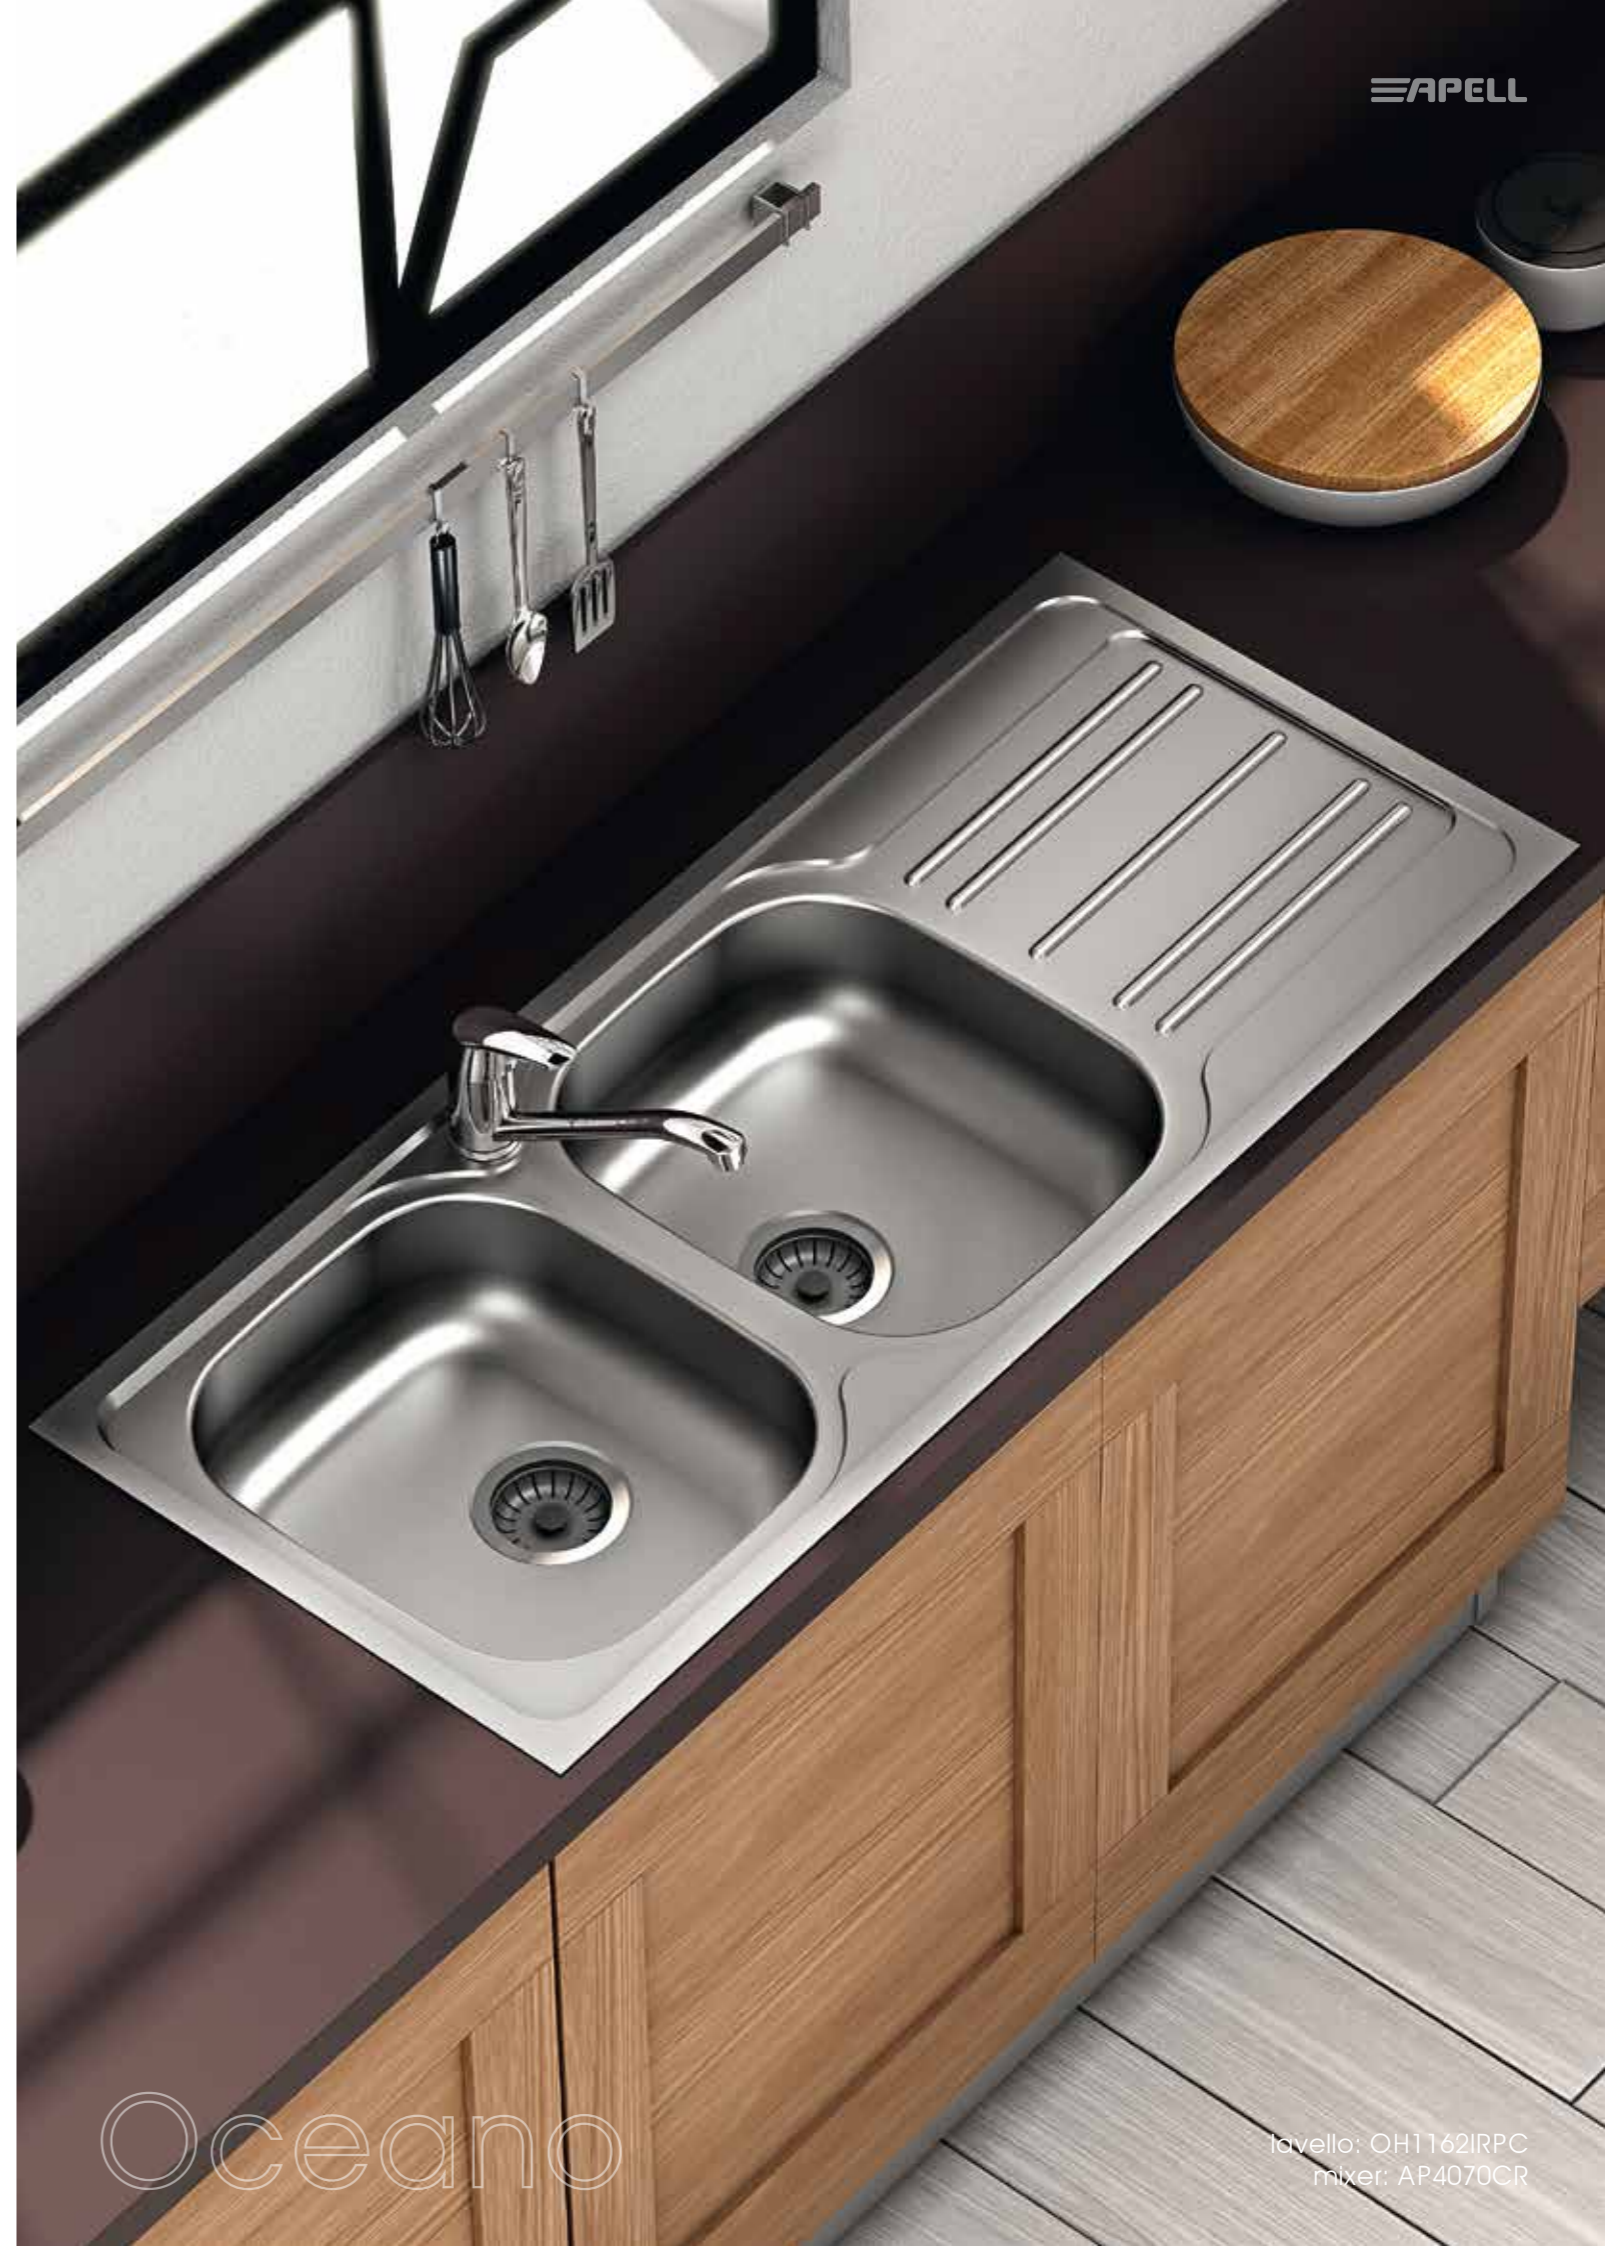

*Oceano is a full range of sinks through which functionality and convenience find common ground. This range comprises a number of models (distinctively marked with the sign FH) with a deep bowl and a 3.5" drain.*