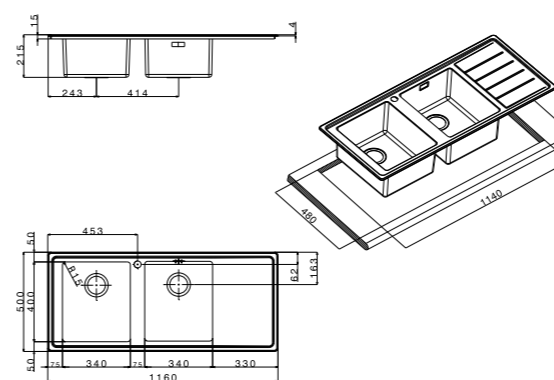

included **1**

**LNPG1161IRBC**  
(dx/right) € 540,00

**LNPG1161ILBC**  
(sx/left) € 540,00

extra **2** **3** **4**

- size 1160x500 mm
- drain hole 3,5"
- cut-out  1140x480 mm
- base  900 mm
- depth  215 mm
- fitting  4 mm
-  flat
- finish/finitura  brushed/spazzolato