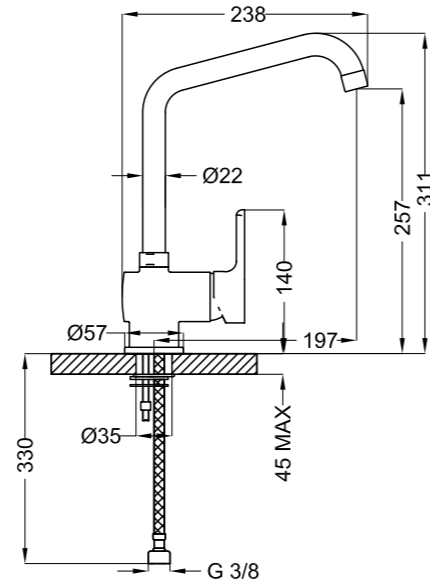

finish	code	price
APG12914 Monocomando / Single lever	Chrome/Cromato	APG12914CR	€ 115,00

Made in Italy