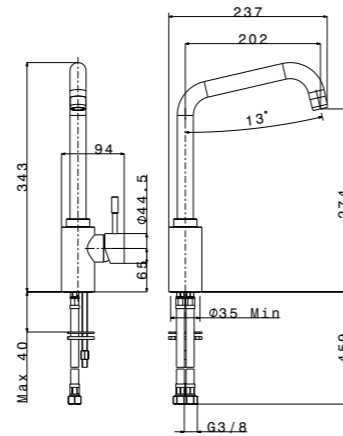

*Made in Italy*

	finish	code	price
<b>AP5001</b> Monocomando / Single lever	 Chrome/Cromato	<b>AP5001HACR</b>	€ 220,00
	 White/Bianco		

*Made in Italy*

	finish	code	price
<b>APF3227</b> Monocomando / Single lever <i>Made in Italy</i>	Chrome/Cromato	<b>APF3227CR</b>	€ 200,00
	Black/Nero	<b>APF3227B</b>	€ 260,00
	White/Bianco	<b>APF3227W</b>	€ 260,00