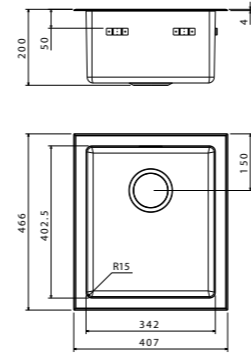

size 407x466 mm
drain hole 3,5"
cut-out 385x445 mm
base 450 mm
depth 200 mm
fitting 4 mm
finish/finitura brushed/spazzolato

brushed/spazzolato

accessories

extra **1** **2** **3**

code
drainer right or left /
gocciolatoio destro o sinistro

LNR34SFR

price

€ 450,00

packed in boxes:
570 x 550 x 300 mm - 6,48 Kg