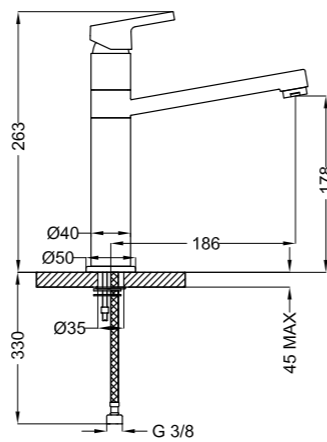

finish	code	price
APG6890 Monocomando / Single lever <i>Made in Italy</i>	Chrome/Cromato	APG6890CR	€ 145,00