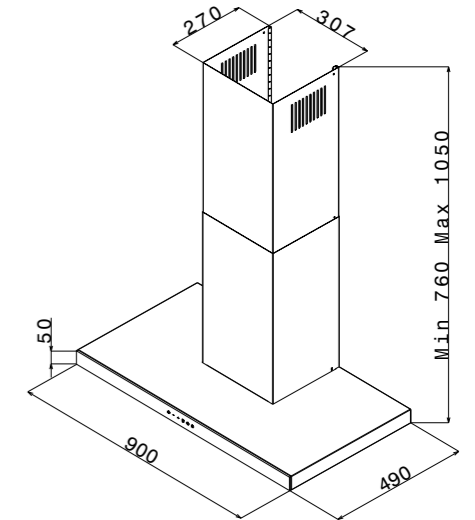

CA90PUE

T-Shape

3 velocità + intensiva / N° of speed 3 + Intensive speed
Comandi "touch control" / Control setting: Touch controls
2 lampade LED / 2 LED Lights
3 filtri antigrasso metallici / 3 Aluminium Anti-Grease Filters
Motore 756 m3/h / Extraction Rate 756 m3/h

Classe di efficienza energetica B / Energy Rating B