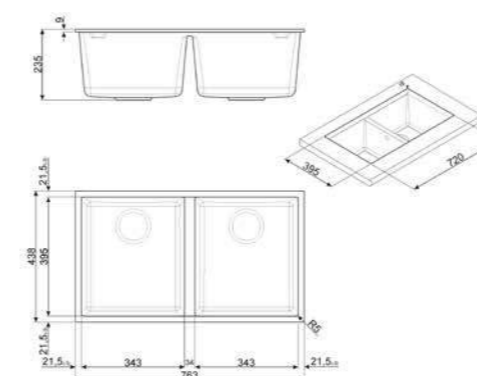

 titan/titanio

**FEP50UTM**

€ 390,00

 packed in boxes:  
650 x 550 x 300 mm - 8,00 Kg

- size 790x500 mm
- drain hole 3,5"
- cut-out  720x395 mm
- base  900 mm
- depth  235 mm
- fitting  Undermount
- finish/finitura  granit/granito