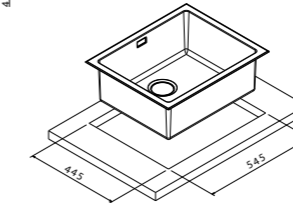

**LNR34SFR**

price

€ 450,00

 packed in boxes:  
 570 x 550 x 300 mm - 6,48 Kg

size 567x466 mm  
 drain hole 3,5"  
 cut-out  545x445 mm  
 base  600 mm  
 depth  200 mm  
 fitting  4 mm  
 finish/finitura  brushed/spazzolato