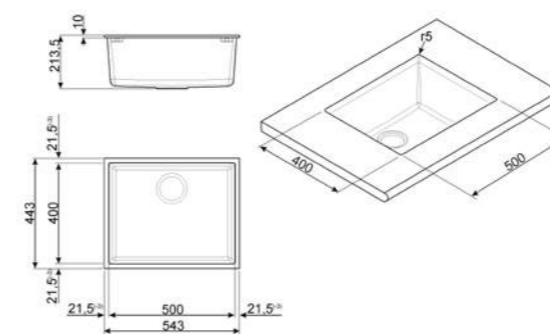

 titan/titanio

**FEP50UTM**

€ 390,00

 packed in boxes:  
650 x 550 x 300 mm - 8,00 Kg

- size 790x500 mm
- drain hole 3,5"
- cut-out  720x395 mm
- base  900 mm
- depth  235 mm
- fitting  Undermount
- finish/finitura  granit/granito