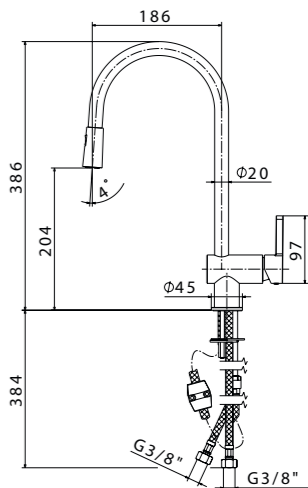

finish	code	price
AP7091 Doccetta Estraibile / Pull out spray	Chrome/Cromato	AP7091CR	€ 370,00

Made in Italy