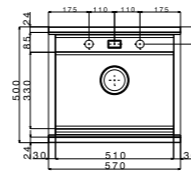

- size 600x510 mm
- drain hole 3,5"
- cut-out  550x480 mm
- base  600 mm
- depth  242 mm
- fitting  flat inset
- finish/finitura  satin/satinato

-  black/nero
-  silver
-  white/bianco

accessories

- included **1 2 8**
- included **1 3 8**
- included **1 4 8**
- extra **9 10**