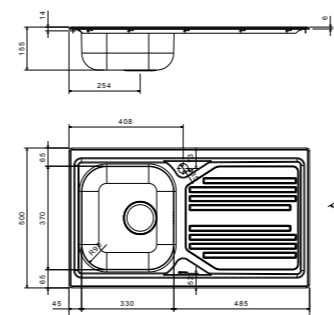

packed in boxes:  
730 x 610 x 280 mm - 4,35 Kg

packed in boxes:  
895 x 520 x 205 mm - 5,17 Kg

packed in boxes:  
895 x 520 x 200 mm - 5,76 kg

packed in boxes:  
1200 x 520 x 205 mm - 6,79 Kg

mixers

accessories