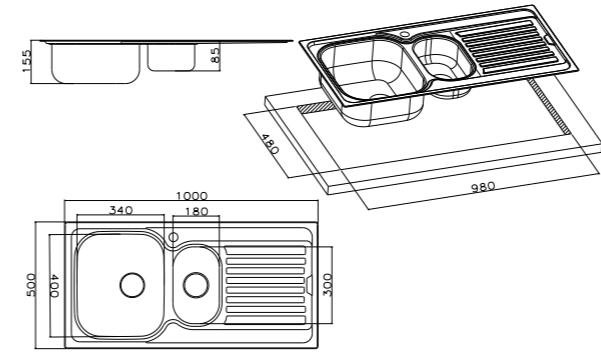

Matt/prelucido

extra **1** **2** **3**

code **OH1002IRPC** (dx/right) € 170,00
OH1002ILPC (sx/left) € 170,00

packed in boxes:
1030 x 520 x 200 mm - 5,25 Kg