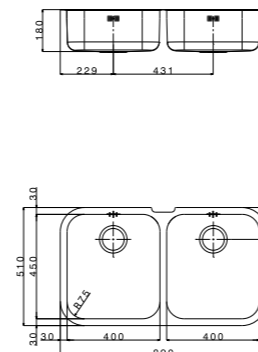

 brushed/spazzolato

- extra
- |   |   |   |
|---|---|---|
| 1 | 3 | 5 |
| 7 |   |   |

**FE4040UBC**

€ 345,00

 packed in boxes:  
950 x 605 x 280 mm - 6,6 Kg

- size 890x510 mm
- drain hole 3,5"
- cut-out  839x459 mm
- base  900 mm
- depth  180 mm
- fitting  undermount
- finish/finitura  brushed/spazzolato