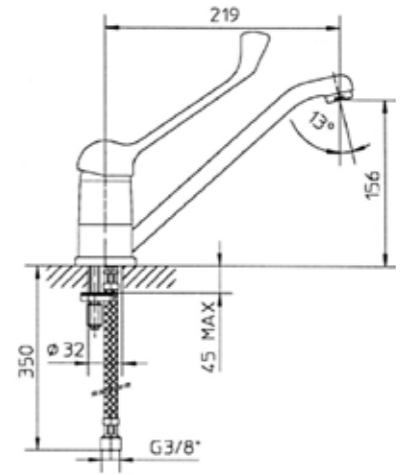

finish	code	price
APF3287 Leva clinica / Clinic lever	Chrome/Cromato	APF3287CR	€ 120,00

Made in Italy