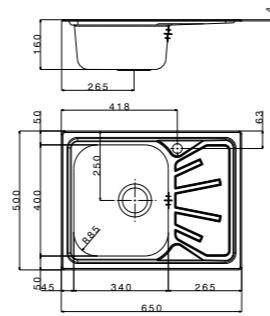

finish/finitura	accessories	code	price
	size 650x500 mm drain hole 3,5" cut-out 630x480 mm base 450 mm depth 160 mm fitting 4 mm finish/finitura matt/prelucido		extra <table border="1"><tr><td>1</td><td>2</td><td>3</td></tr><tr><td>4</td><td>5</td><td></td></tr></table>	TM6511RPC <i>(dx/right)</i> TM6511LPC <i>(sx/left)</i>	€ 135,00 € 135,00
	size 860x500 mm drain hole 3,5" cut-out 840x480 mm base 450 mm depth 155 mm fitting 6 mm finish/finitura matt/prelucido		extra <table border="1"><tr><td>1</td><td>2</td><td>3</td></tr><tr><td>4</td><td>5</td><td></td></tr></table>	TM8611RPC <i>(dx/right)</i> TM8611LPC <i>(sx/left)</i>	€ 145,00 € 145,00
	size 860x500 mm drain hole 3,5" cut-out 840x480 mm base 900 mm depth 150 mm fitting 6 mm finish/finitura matt/prelucido		extra <table border="1"><tr><td>1</td><td>2</td><td>3</td></tr><tr><td>4</td><td>5</td><td></td></tr></table>	TM862IPC	€ 190,00
	size 1160x500 mm drain hole 3,5" cut-out 1140x480 mm base 800 mm depth 150 mm fitting 6 mm finish/finitura matt/prelucido		extra <table border="1"><tr><td>1</td><td>2</td><td>3</td></tr><tr><td>4</td><td>5</td><td></td></tr></table>	TM1162RPC <i>(dx/right)</i> TM1162LPC <i>(sx/left)</i>	€ 200,00 € 200,00

packed in boxes:
730 x 610 x 280 mm - 4,35 Kg