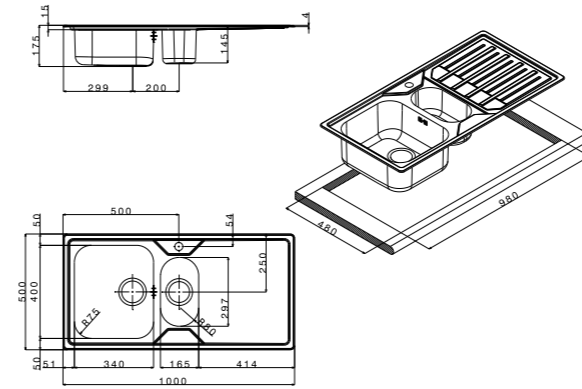

- size 1000x500 mm
- drain hole 3,5"
- cut-out  980x480 mm
- base  600 mm
- depth  175 mm
- fitting  4 mm
- finish/finitura  brushed/spazzolato

brushed/spazzolato

finish/finitura	accessories	code	price									
	extra <table border="1"> <tr><td>1</td><td>2</td><td>3</td></tr> <tr><td>4</td><td>5</td><td>6</td></tr> <tr><td>7</td><td>8</td><td>9</td></tr> </table>	1	2	3	4	5	6	7	8	9	<b>MLE1002IRBC</b> <i>(dx/right)</i>	€ 225,00
1	2	3										
4	5	6										
7	8	9										
		<b>MLE1002ILBC</b> <i>(sx/left)</i>	€ 225,00									