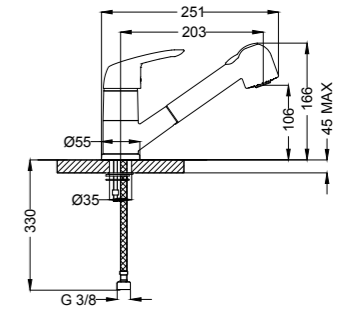

finish	code	price
AP20 Doccetta Estraibile / Pull out spray <i>Made in Italy</i>	Chrome/Cromato	AP20CR	€ 120,00
	Oats Granit / Granito Avena	AP20GO	€ 160,00
	White Granit / Granito Bianco	AP20CW	€ 160,00
	Black Granit / Granito Nero	AP20CB	€ 160,00