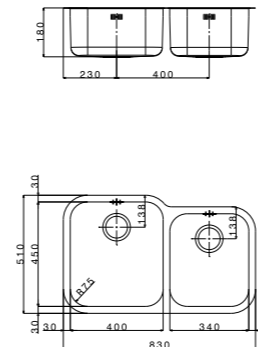

finish/finitura

accessories

code  
drainer right or left /  
gocciolatoio destro o sinistro

price

- size 830x510 mm
- drain hole 3,5"
- cut-out  see technical drawing
- base  900 mm
- depth  180 mm
- fitting  undermount
- finish/finitura  brushed/spazzolato