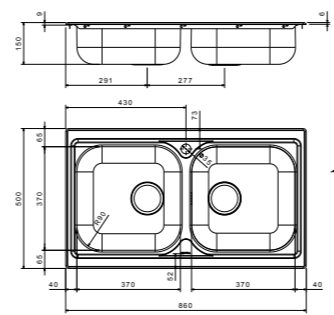

packed in boxes:  
730 x 610 x 280 mm - 4,35 Kg

packed in boxes:  
895 x 520 x 205 mm - 5,17 Kg

packed in boxes:  
895 x 520 x 200 mm - 5,76 kg

packed in boxes:  
1200 x 520 x 205 mm - 6,79 Kg

mixers

accessories