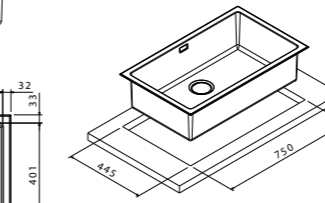

brushed/spazzolato

extra **1** **2** **3**

**LNR50SFR**

€ 465,00

 packed in boxes:  
 640 x 580 x 300 mm - 7,75 Kg

size 775x466 mm  
 drain hole 3,5"  
 cut-out  750x445 mm  
 base  800 mm  
 depth  200 mm  
 fitting  4 mm  
 finish/finitura  brushed/spazzolato