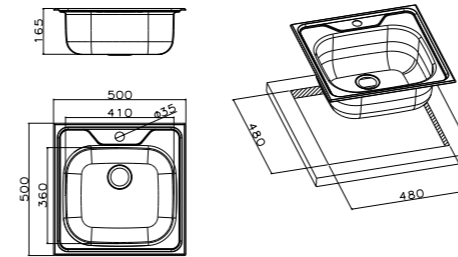

packed in boxes:  
 1030 x 520 x 200 mm - 5,25 Kg

size 500x500 mm  
 drain hole 3,5"  
 cut-out  480x480 mm  
 base  450 mm  
 depth  165 mm  
 fitting  4 mm  
 finish/finitura  matt/prelucido

Matt/prelucido