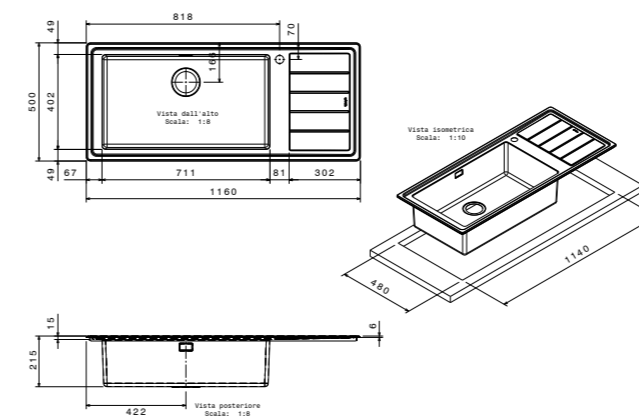

packed in boxes:
1300 x 610 x 280 mm - 11,50 Kg

included **1**

LNPG1161IRBC
(dx/right) € 540,00

LNPG1161ILBC
(sx/left) € 540,00

extra **2** **3** **4**