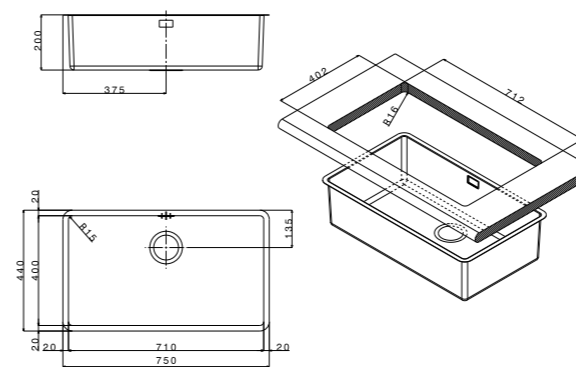

 brushed/spazzolato

included **1**

**FEM71UBC**

€ 430,00

extra **2 3**

 packed in boxes:  
870 x 550 x 300 mm - 8,37 Kg

- size 603x452 mm
- drain hole 3,5"
- cut-out  see technical drawing
- base  800 mm
- depth  200 mm
- fitting  undermount
- finish/finitura  brushed/spazzolato