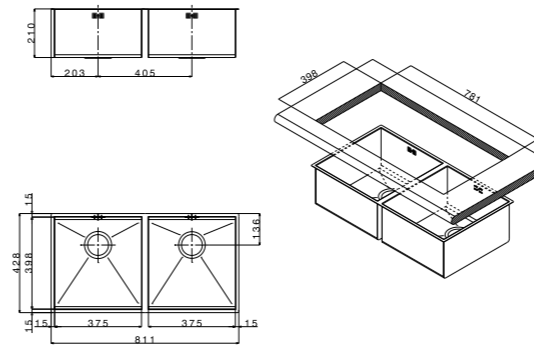

packed in boxes:  
880 x 555 x 310 mm - 12,78 Kg

satin/satinato

extra 1 2

**FEQ3838USC**

€ 880,00

- size 800x418 mm
- drain hole 3,5"
- cut-out  780x398 mm
- base  900 mm
- depth  210 mm
- fitting  undermount
- finish/finitura  satin/satinato