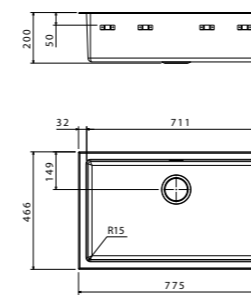

brushed/spazzolato

extra **1** **2** **3**

**LNR50SFR**

€ 465,00

 packed in boxes:  
 640 x 580 x 300 mm - 7,75 Kg

size 775x466 mm  
 drain hole 3,5"  
 cut-out  750x445 mm  
 base  800 mm  
 depth  200 mm  
 fitting  4 mm  
 finish/finitura  brushed/spazzolato