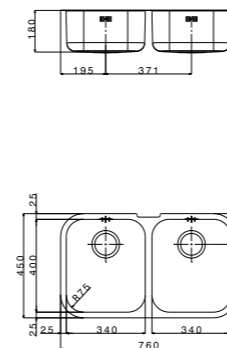

 brushed/spazzolato

- extra
- |   |   |   |
|---|---|---|
| 1 | 2 | 3 |
| 4 | 5 | 6 |
| 7 | 8 |   |

**FE4540UBC**

€ 345,00

 packed in boxes:  
950 x 605 x 280 mm - 7,41 Kg

- size 760x450 mm
- drain hole 3,5"
- drain hole 3,5"
- cut-out  719x409 mm
- base  800 mm
- depth  180 mm
- fitting  undermount
- finish/finitura  brushed/spazzolato