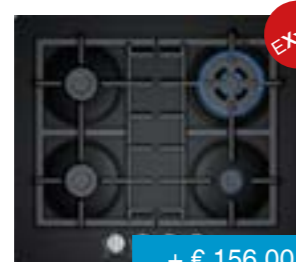

EAN2021000948

PCS9A5B90

+ € 434,00

Piano a gas in acciaio 90 cm
5 fuochi (4+1WOK a sinistra)
FlameSelect
Griglie in ghisa

EAN2021000922

PNH6B6B90

+ € 156,00

Piano gas in vetro temperato nero
60 cm
4 fuochi (3+1WOK)
Griglie in ghisa
Manopole finitura inox